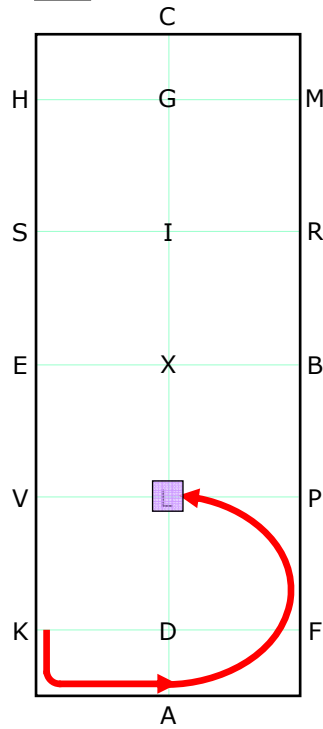

1

AX Enter arena at working trot
X Halt and Salute
XC Proceed at working trot

2

CHREPKA Working trot
Serpentine
5 loops
20m diameter at each turn.

3

A Turn down centre line
DLS Working trot
S Half 20m circle to I

4

I-K Extended trot
K-A Working trot

5

A Turn down centre line
DLR Working trot
R Half 20m circle to I

6

I-F Extended trot
F-A Working trot

7

ADL Turn down centre line
L-I Reins in one hand
IGCM Reins at will

8

MR Collected trot
R Reins in one hand
Circle right 20m
On returning to R
reins at will

9

RBXEV Collected trot

10

V Reins in one hand
Circle left 20m
On returning to V
reins at will
V-K Collected trot

11

KA Working trot
AL Loop to L
L Halt
Driver on centre line
Immobility 10 sec