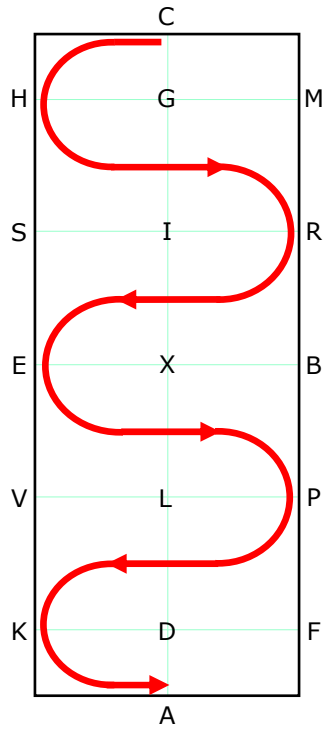

1

AX Enter arena at working trot
X Halt and Salute
XC Proceed at working trot

2

CHREPKA Working trot
Serpentine
5 loops
20m diameter at each turn.

3

A Turn down centre line
DLS Working trot
S Half 20m circle to I

4

I-K Extended trot
K-A Working trot

5

A Turn down centre line
DLR Working trot
R Half 20m circle to I

6

I-F Extended trot
F-A Working trot

7

ADL Turn down centre line
L-I Reins in one hand
IGCM Reins at will

8

MR Collected trot
R Reins in one hand
Circle right 20m
On returning to R
reins at will

9

RBXEV Collected trot

10

V Reins in one hand
Circle left 20m
On returning to V
reins at will
V-K Collected trot

11

KA Working trot
AL Loop to L
L Halt
Driver on centre line
Immobility 10 sec