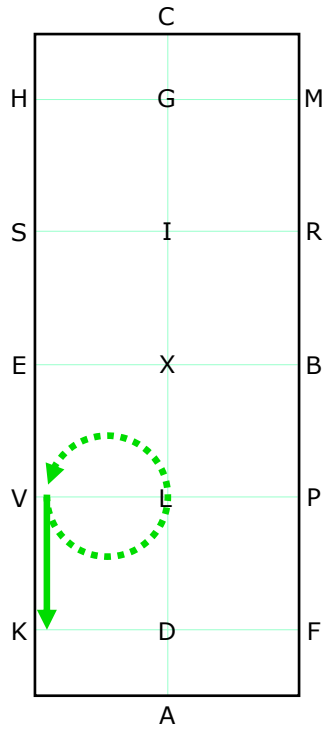

1

AX Enter arena at working trot
X Halt and Salute
XC Proceed at working trot

2

CHREPKA Working trot
Serpentine
5 loops
20m diameter at each turn.

3

A Turn down centre line
DLS Working trot
S Half 20m circle to I

4

I-K Extended trot
K-A Working trot

5

A Turn down centre line
DLR Working trot
R Half 20m circle to I

6

I-F Extended trot
F-A Working trot

7

ADL Turn down centre line
L-I Reins in one hand
IGCM Reins at will

8

MR Collected trot
R Reins in one hand
Circle right 20m
On returning to R
reins at will

9

RBXEV Collected trot

10

V Reins in one hand
Circle left 20m
On returning to V
reins at will
V-K Collected trot

11

KA Working trot
AL Loop to L
L Halt
Driver on centre line
Immobility 10 sec