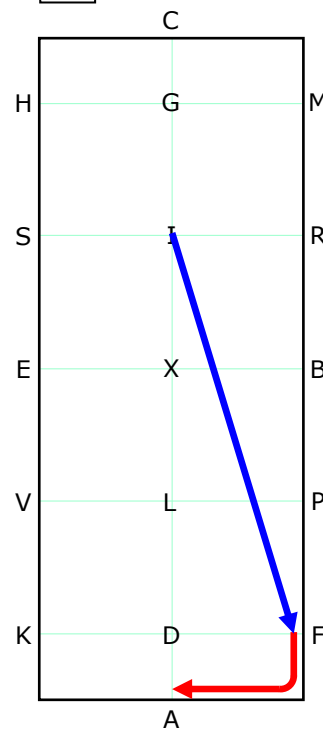

1

AX Enter arena at working trot
X Halt and Salute
XC Proceed at working trot

2

CHREPKA Working trot
Serpentine
5 loops
20m diameter at each turn.

3

A Turn down centre line
DLS Working trot
S Half 20m circle to I

4

I-K Extended trot
K-A Working trot

5

A Turn down centre line
DLR Working trot
R Half 20m circle to I

6

I-F Extended trot
F-A Working trot

7

ADL Turn down centre line
L-I Reins in one hand
IGCM Reins at will

8

MR Collected trot
R Reins in one hand
Circle right 20m
On returning to R
reins at will

9

RBXEV Collected trot

10

V Reins in one hand
Circle left 20m
On returning to V
reins at will
V-K Collected trot

11

KA Working trot
AL Loop to L
L Halt
Driver on centre line
Immobility 10 sec