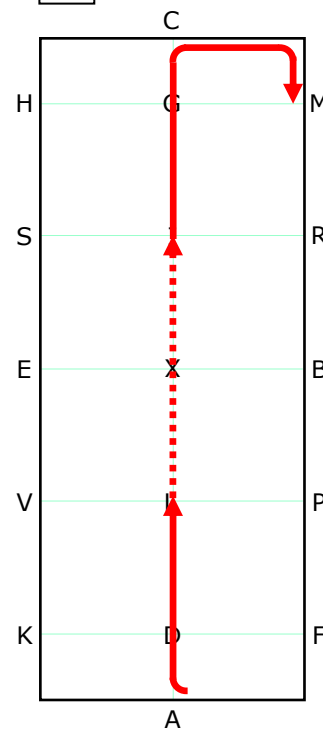

1

AX Enter arena at working trot
X Halt and Salute
XC Proceed at working trot

2

CHREPKA Working trot
Serpentine
5 loops
20m diameter at each turn.

3

A Turn down centre line
DLS Working trot
S Half 20m circle to I

4

I-K Extended trot
K-A Working trot

5

A Turn down centre line
DLR Working trot
R Half 20m circle to I

6

I-F Extended trot
F-A Working trot

7

ADL Turn down centre line
L-I Reins in one hand
IGCM Reins at will

8

MR Collected trot
R Reins in one hand
Circle right 20m
On returning to R
reins at will

9

RBXEV Collected trot

10

V Reins in one hand
Circle left 20m
On returning to V
reins at will
V-K Collected trot

11

KA Working trot
AL Loop to L
L Halt
Driver on centre line
Immobility 10 sec