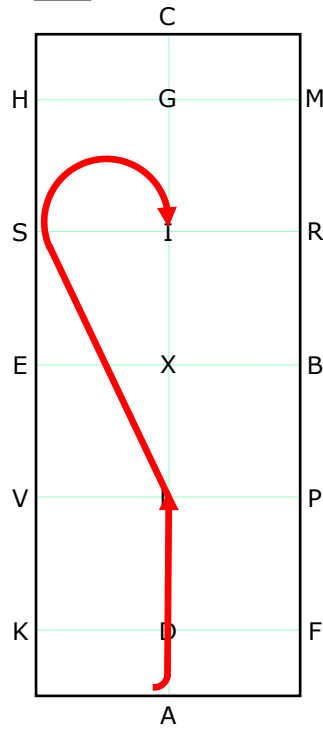

1

AX Enter arena at working trot
X Halt and Salute
XC Proceed at working trot

2

CHREPKA Working trot
Serpentine
5 loops
20m diameter at each turn.

3

A Turn down centre line
DLS Working trot
S Half 20m circle to I

4

I-K Extended trot
K-A Working trot

5

A Turn down centre line
DLR Working trot
R Half 20m circle to I

6

I-F Extended trot
F-A Working trot

7

ADL Turn down centre line
L-I Reins in one hand
IGCM Reins at will

8

MR Collected trot
R Reins in one hand
Circle right 20m
On returning to R
reins at will

9

RBXEV Collected trot

10

V Reins in one hand
Circle left 20m
On returning to V
reins at will
V-K Collected trot

11

KA Working trot
AL Loop to L
L Halt
Driver on centre line
Immobility 10 sec