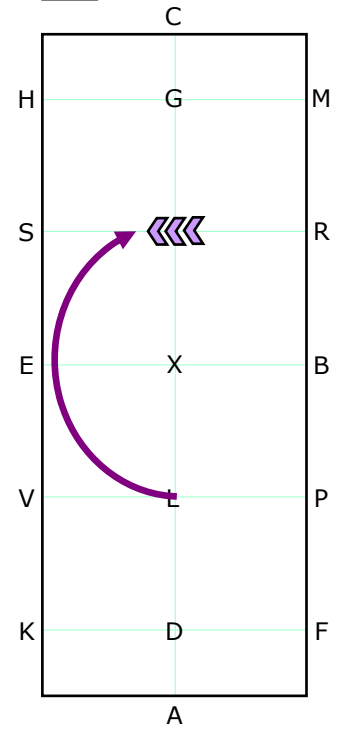

L-I Walk
40m loop to I
I Halt
Driver on centre line
Rein back 5-6 steps

13