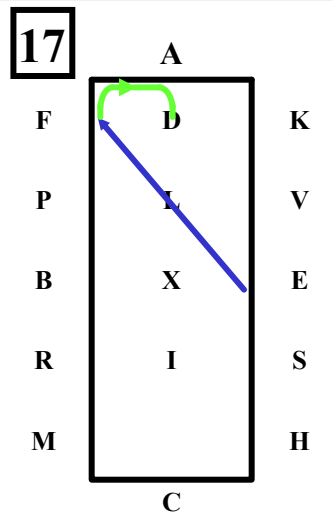

**E....**Collected Trot.  
 Circle Right 20  
 Reins in one Hand

**EM ...**Extended Trot,  
 reins in one hand

**MCHIX ...**Reins at will  
 Working Trot.

**X .....**Collected Trot.  
 Reins on one hand.  
 Circle left 15m,  
 Circle left 20m.

**XF.....**Reins at will  
 Extended Trot.  
**FAK...**Working Trot.

**KV.....**Collected Trot  
**VH....**Reins in one hand,  
 ..10m deviation.

**HCI**...Reins at will  
 .Working Trot,  
 Loop right 30m

**I** .....Halt 10 seconds.

**I – L** ....Walk; 40m half circle.  
**HALT**...Driver on centre line.

**L**.....Rein Back 3 metres

**LAK**...Working Trot,  
 Loop right 30m

**KX**...Extended Trot.  
**XE**...Collected Trot 20 m  
 half circle left

**EF**.... Extended Trot.  
**FAD**...Collected Trot

**DB** .....Walk.

**BIE**....Working Trot.  
**EX**.....Collected Trot.20m  
 half circle left

**XG**...Extended Trot.  
**G**.....Halt.....Salute.

**Colour Code** ■ Halt or walk ■ Collected trot ■ Working trot ■ Extended trot ■ Rein back