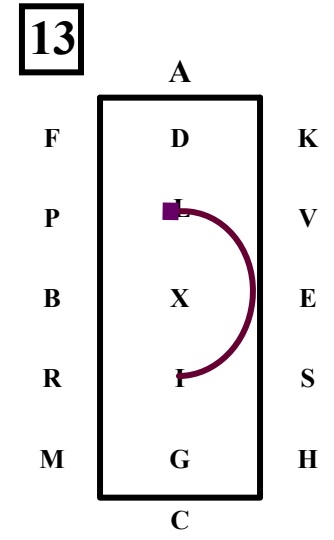

**A – L** Enter Working Trot.  
**L.....**Halt.....Salute

**LXMC....**Collected Trot.

**C – A .....**Working Trot.  
 5 Loop Serpentine quarter line to quarter line.

**A - F...** Working Trot.  
**F –E...**Extended Trot.

**E....**Collected Trot.  
 Circle Right 20  
 Reins in one Hand

**EM ...**Extended Trot,  
 reins in one hand

**MCHIX ...**Reins at will  
 Working Trot.

**X .....**Collected Trot.  
 Reins on one hand.  
 Circle left 15m,  
 Circle left 20m.

**XF.....**Reins at will  
 Extended Trot.  
**FAK...**Working Trot.

**KV.....**Collected Trot  
**VH....**Reins in one hand,  
 ..10m deviation.

**HCI**...Reins at will  
 .Working Trot,  
 Loop right 30m

**I** .....Halt 10 seconds.

**I – L** ....Walk; 40m half circle.  
**HALT**...Driver on centre line.

**L**.....Rein Back 3 metres

**LAK**...Working Trot,  
 Loop right 30m

**KX**...Extended Trot.  
**XE**...Collected Trot 20 m  
 half circle left