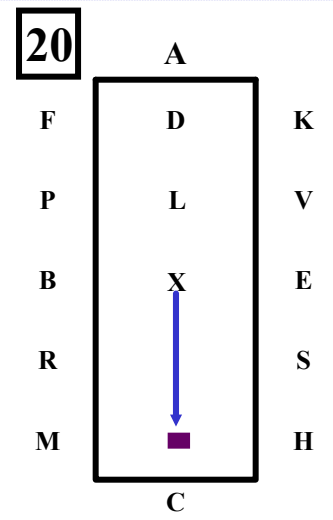

**A – L** Enter Working Trot.  
**L.....**Halt.....Salute

**LXMC....**Collected Trot.

**C – A .....**Working Trot.  
 5 Loop Serpentine quarter line to quarter line.

**A - F...** Working Trot.  
**F –E...**Extended Trot.

**XF.....**Reins at will  
 Extended Trot.  
**FAK...**Working Trot.

**KV.....**Collected Trot  
**VH....**Reins in one hand,  
 ..10m deviation.

**HCI**...Reins at will  
 .Working Trot,  
 Loop right 30m

**I** .....Halt 10 seconds.

**I – L** ....Walk; 40m half circle.  
**HALT**...Driver on centre line.

**L**.....Rein Back 3 metres

**LAK**...Working Trot,  
 Loop right 30m

**KX**...Extended Trot.  
**XE**...Collected Trot 20 m  
 half circle left

**EF**.... Extended Trot.  
**FAD**...Collected Trot

**DB** .....Walk.

**BIE**....Working Trot.  
**EX**.....Collected Trot.20m  
 half circle left

**XG**...Extended Trot.  
**G**.....Halt.....Salute.

**Colour Code** ■ Halt or walk ■ Collected trot ■ Working trot ■ Extended trot ■ Rein back