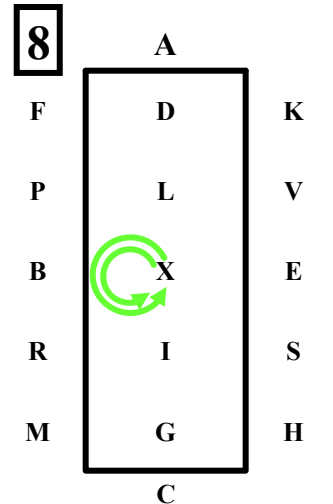

**A – L** Enter Working Trot.  
**L.....**Halt.....Salute

**LXMC....**Collected Trot.

**C – A .....**Working Trot.  
 5 Loop Serpentine quarter line to quarter line.

**A - F...** Working Trot.  
**F –E...**Extended Trot.

**E....**Collected Trot.  
 Circle Right 20  
 Reins in one Hand

**EM ...**Extended Trot,  
 reins in one hand

**MCHIX ...**Reins at will  
 Working Trot.

**X .....**Collected Trot.  
 Reins on one hand.  
 Circle left 15m,  
 Circle left 20m.

**XF.....**Reins at will  
 Extended Trot.  
**FAK...**Working Trot.

**KV.....**Collected Trot  
**VH....**Reins in one hand,  
 ..10m deviation.

**HCI**...Reins at will  
 .Working Trot,  
 Loop right 30m