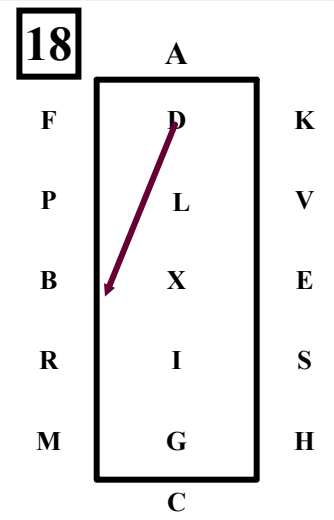

DB .....Walk.