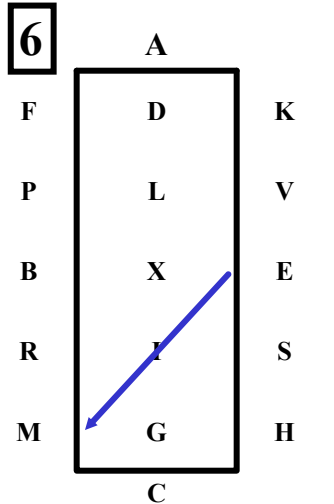

**A – L** Enter Working Trot.  
**L.....**Halt.....Salute

**LXMC....**Collected Trot.

**C – A .....**Working Trot.  
 5 Loop Serpentine quarter line to quarter line.

**A - F...** Working Trot.  
**F –E...**Extended Trot.

**E....**Collected Trot.  
 Circle Right 20  
 Reins in one Hand

**EM ...**Extended Trot,  
 reins in one hand

**MCHIX ...**Reins at will  
 Working Trot.

**X .....**Collected Trot.  
 Reins on one hand.  
 Circle left 15m,  
 Circle left 20m.

**XF.....**Reins at will  
 Extended Trot.  
**FAK...**Working Trot.

**KV.....**Collected Trot  
**VH....**Reins in one hand,  
 ..10m deviation.

**HCI**...Reins at will  
 .Working Trot,  
 Loop right 30m