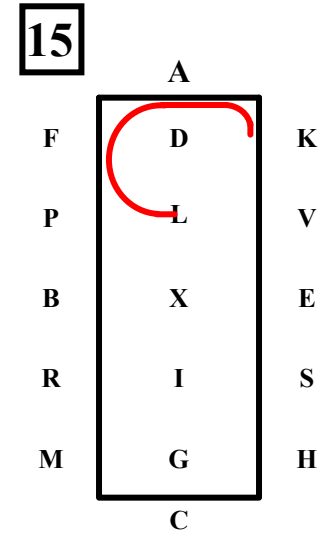

KV..... Collected Trot
VH.... Reins in one hand,
..10m deviation.

LAK...Working Trot,
Loop right 30m