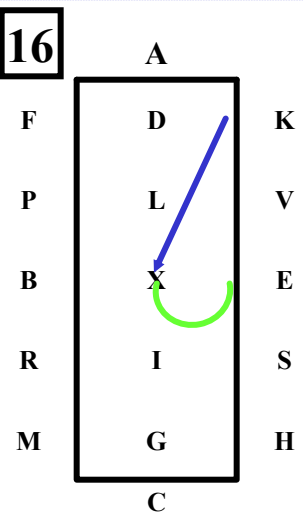

**A – L** Enter Working Trot.  
**L.....**Halt.....Salute

**LXMC....**Collected Trot.

**C – A .....**Working Trot.  
 5 Loop Serpentine quarter line to quarter line.

**A - F...** Working Trot.  
**F –E...**Extended Trot.

**XF.....**Reins at will  
 Extended Trot.  
**FAK...**Working Trot.

**KV.....**Collected Trot  
**VH....**Reins in one hand,  
 ..10m deviation.

**HCI**...Reins at will  
 .Working Trot,  
 Loop right 30m

**I** .....Halt 10 seconds.

**I – L** ....Walk; 40m half circle.  
**HALT**...Driver on centre line.

**L**.....Rein Back 3 metres

**LAK**...Working Trot,  
 Loop right 30m

**KX**...Extended Trot.  
**XE**...Collected Trot 20 m  
 half circle left

**EF**.... Extended Trot.  
**FAD**...Collected Trot

**DB** .....Walk.

**BIE**....Working Trot.  
**EX**.....Collected Trot.20m  
 half circle left

**XG**...Extended Trot.  
**G**.....Halt.....Salute.

**Colour Code** ■ Halt or walk ■ Collected trot ■ Working trot ■ Extended trot ■ Rein back