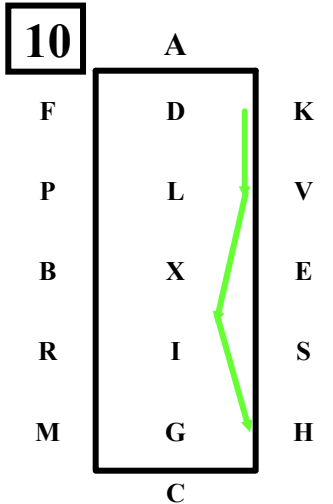

**A – L** Enter Working Trot.  
**L.....**Halt.....Salute

**LXMC....**Collected Trot.

**C – A .....**Working Trot.  
 5 Loop Serpentine quarter line to quarter line.

**A - F...** Working Trot.  
**F –E...**Extended Trot.

**E....**Collected Trot.  
 Circle Right 20  
 Reins in one Hand

**EM ...**Extended Trot,  
 reins in one hand

**MCHIX ...**Reins at will  
 Working Trot.

**X .....**Collected Trot.  
 Reins on one hand.  
 Circle left 15m,  
 Circle left 20m.

**XF.....**Reins at will  
 Extended Trot.  
**FAK...**Working Trot.

**KV.....**Collected Trot  
**VH....**Reins in one hand,  
 ..10m deviation.

**HCI**...Reins at will  
 .Working Trot,  
 Loop right 30m