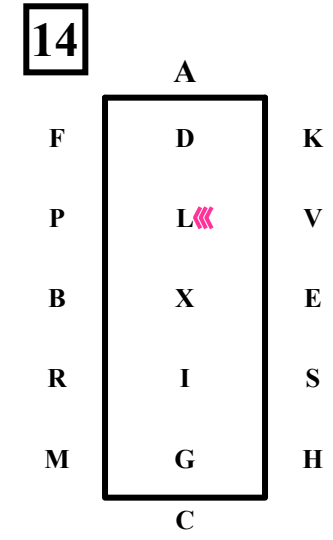

**A – L** Enter Working Trot.  
**L.....**Halt.....Salute

**LXMC....**Collected Trot.

**C – A .....**Working Trot.  
 5 Loop Serpentine quarter line to quarter line.

**A - F...** Working Trot.  
**F –E...**Extended Trot.

**E....**Collected Trot.  
 Circle Right 20  
 Reins in one Hand

**EM ...**Extended Trot,  
 reins in one hand

**MCHIX ...**Reins at will  
 Working Trot.

**X .....**Collected Trot.  
 Reins on one hand.  
 Circle left 15m,  
 Circle left 20m.

**XF.....**Reins at will  
 Extended Trot.  
**FAK...**Working Trot.

**KV.....**Collected Trot  
**VH....**Reins in one hand,  
 ..10m deviation.

**HCI**...Reins at will  
 .Working Trot,  
 Loop right 30m

**I** .....Halt 10 seconds.

**I – L** ....Walk; 40m half circle.  
**HALT**...Driver on centre line.

**L**.....Rein Back 3 metres

**LAK**...Working Trot,  
 Loop right 30m

**KX**...Extended Trot.  
**XE**...Collected Trot 20 m  
 half circle left