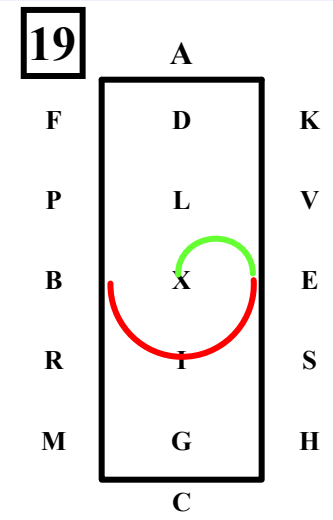

BIE....Working Trot.
EX.....Collected Trot.20m
half circle left