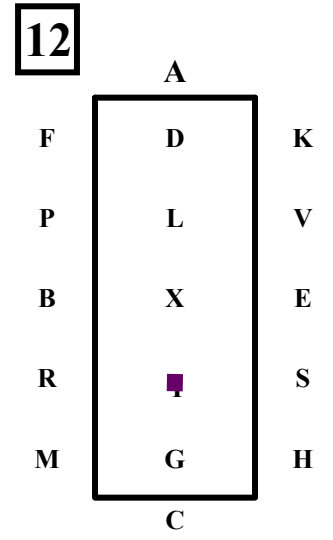

**A – L** Enter Working Trot.  
**L.....**Halt.....Salute

**LXMC....**Collected Trot.

**C – A .....**Working Trot.  
 5 Loop Serpentine quarter line to quarter line.

**A - F...** Working Trot.  
**F –E...**Extended Trot.

**E....**Collected Trot.  
 Circle Right 20  
 Reins in one Hand

**EM ...**Extended Trot,  
 reins in one hand

**MCHIX ...**Reins at will  
 Working Trot.

**X .....**Collected Trot.  
 Reins on one hand.  
 Circle left 15m,  
 Circle left 20m.

**XF.....**Reins at will  
 Extended Trot.  
**FAK...**Working Trot.

**KV.....**Collected Trot  
**VH....**Reins in one hand,  
 ..10m deviation.

**HCI**...Reins at will  
 .Working Trot,  
 Loop right 30m