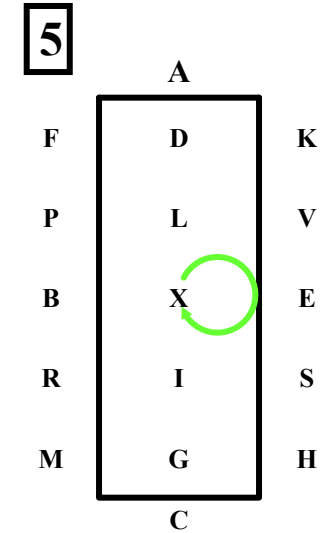

**A – L** Enter Working Trot.  
**L.....**Halt.....Salute

**LXMC....**Collected Trot.

**C – A .....**Working Trot.  
 5 Loop Serpentine quarter line to quarter line.

**A - F...** Working Trot.  
**F –E...**Extended Trot.

**E....**Collected Trot.  
 Circle Right 20  
 Reins in one Hand

**EM ...**Extended Trot,  
 reins in one hand

**MCHIX ...**Reins at will  
 Working Trot.

**X .....**Collected Trot.  
 Reins on one hand.  
 Circle left 15m,  
 Circle left 20m.

**XF.....**Reins at will  
 Extended Trot.  
**FAK...**Working Trot.

**KV.....**Collected Trot  
**VH....**Reins in one hand,  
 ..10m deviation.

**HCI**...Reins at will  
 .Working Trot,  
 Loop right 30m