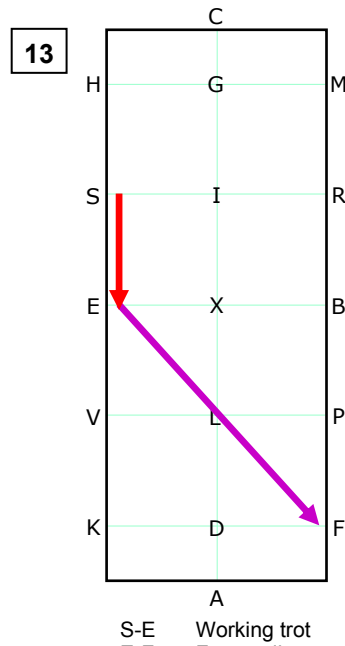

X Rein back 3-4 steps

XBR Working trot
RGS Medium trot
Half circle left 40m

S-E Working trot
E-F Free walk

FAK Working trot
KXM Medium trot

MCE Working trot
ELB 40m half circle left
horse stretching frame

BX Working trot
20m half circle left
XFAD Working trot

D-G Medium trot

G Halt. Salute.

- Working trot
- Medium trot
- Free walk
- Rein back
- Halt