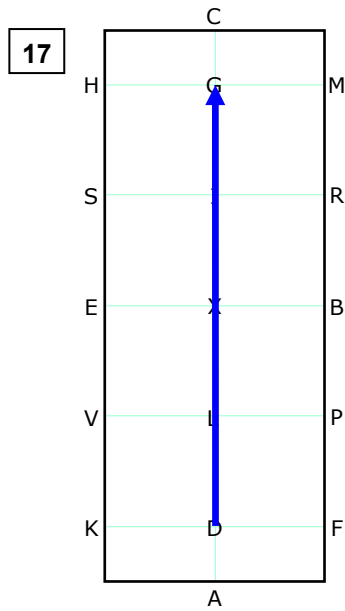

X Rein back 3-4 steps

XBR Working trot
RGS Medium trot
Half circle left 40m

S-E Working trot
E-F Free walk

FAK Working trot
KXM Medium trot

MCE Working trot
ELB 40m half circle left
horse stretching frame

BX Working trot
20m half circle left
XFAD Working trot

D-G Medium trot

G Halt. Salute.

- Working trot
- Medium trot
- Free walk
- Rein back
- Halt