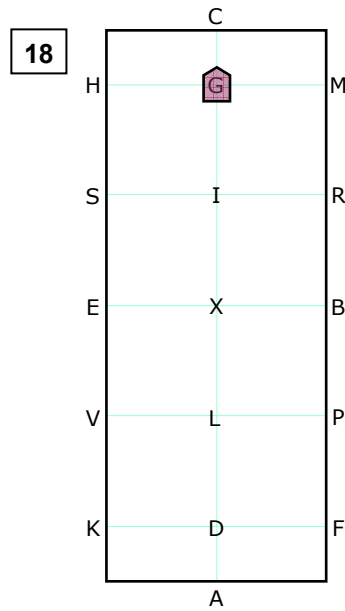

G Halt. Salute.

- Working trot
- Medium trot
- Free walk
- Rein back
- Halt