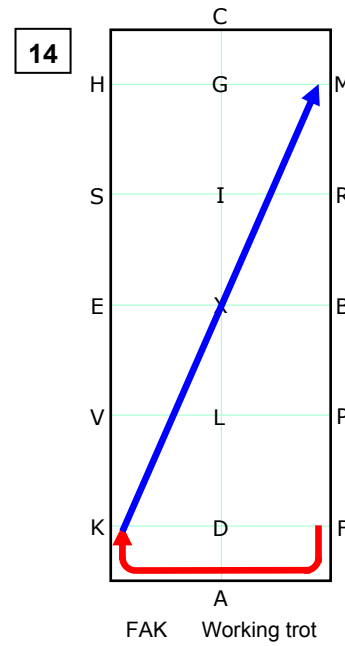

X Rein back 3-4 steps

XBR Working trot
RGS Medium trot
Half circle left 40m

S-E Working trot
E-F Free walk

FAK Working trot
KXM Medium trot

MCE Working trot
ELB 40m half circle left
horse stretching frame

BX Working trot
20m half circle left
XFAD Working trot

D-G Medium trot

G Halt. Salute.

- Working trot
- Medium trot
- Free walk
- Rein back
- Halt