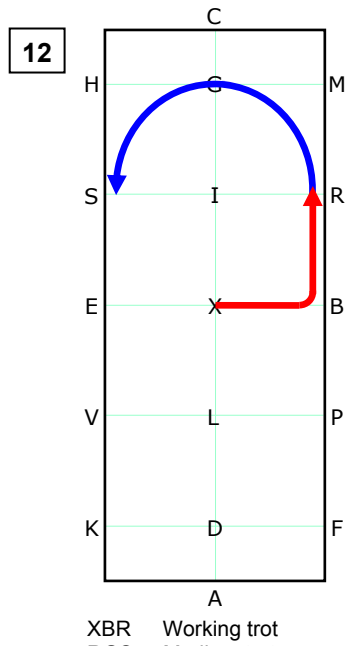

X Rein back 3-4 steps

XBR Working trot
RGS Medium trot
Half circle left 40m

S-E Working trot
E-F Free walk

FAK Working trot
KXM Medium trot

MCE Working trot
ELB 40m half circle left
horse stretching frame

BX Working trot
20m half circle left
XFAD Working trot

D-G Medium trot

G Halt. Salute.

- Working trot
- Medium trot
- Free walk
- Rein back
- Halt