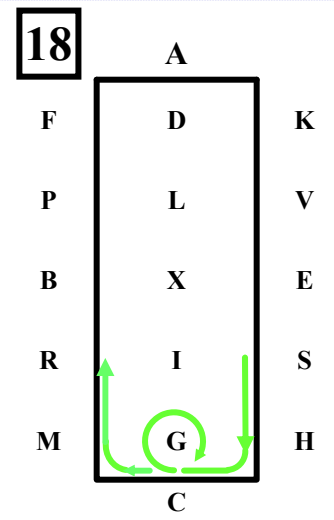

9

X Reins in one hand.
 Collected Trot.
 Circle left 20 metres.

10

XF Extended Trot.
 FAK..... Reins at will,
 Collected Trot.

KE...Collected Trot,
Leaders, Shoulder in.

EM Extended Trot.
MC.....Working Trot.

Rein Back 3 metres.

Working Trot 33 m to the left.
AF.....Working Trot.
F.....Walk.

FPXS ... Walk.

SHC ...Collected Trot.
C..... Reins in one hand, circle
right 15 metres.
CMR ...Collected Trot. Reins aw